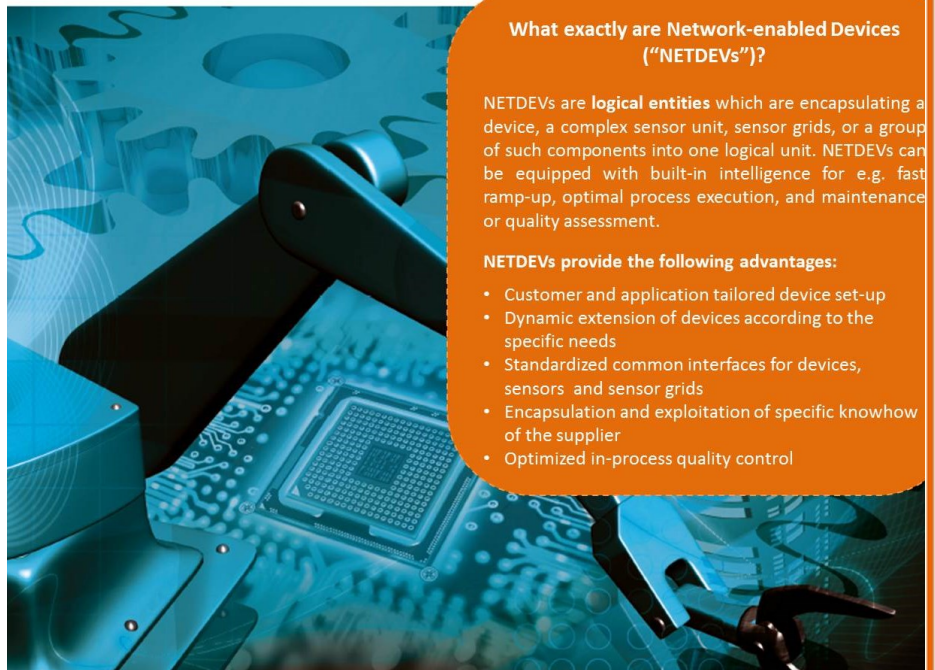

Further information

Event is *free of charge*

What exactly are Network-enabled Devices ("NETDEVs")?

NETDEVs are **logical entities** which are encapsulating a device, a complex sensor unit, sensor grids, or a group of such components into one logical unit. NETDEVs can be equipped with built-in intelligence for e.g. fast ramp-up, optimal process execution, and maintenance or quality assessment.